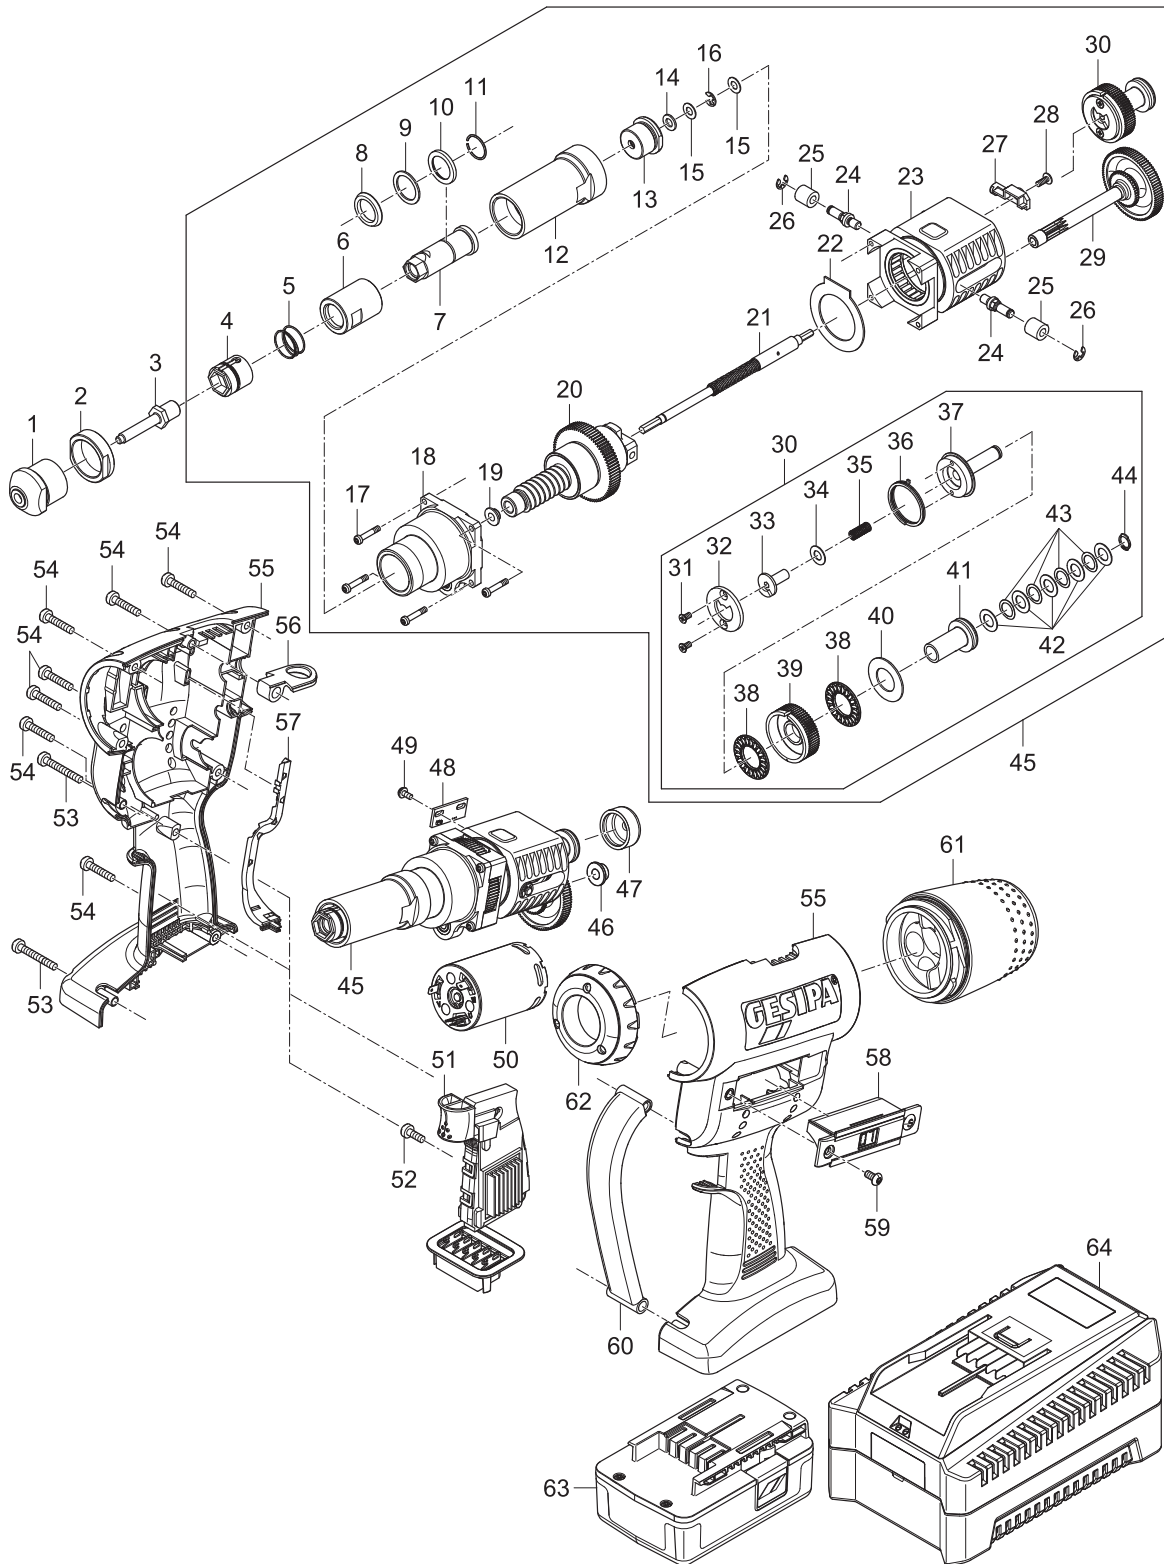

Blind rivet hand nut setting tools

FireBird® Pro and FireBird® Pro Gold Edition

Battery powered blind rivet nut setting tools

FireBird® Pro and FireBird® Pro Gold Edition

Spare part no.	Article no.	Designation
1	143 6221	Nosepiece M6
	143 6222	Nosepiece M8
	143 6223	Nosepiece M10
2	143 6193	Locking nut
3	143 6214	Threaded mandrel M6
	143 6215	Threaded mandrel M8
	143 6216	Threaded mandrel M10
4	145 8123	Slider
5	143 6247	Spring
6	145 0851	Lock activator
7	1524566	Driver
8	149 9358	Bevel washer
9	149 9377	Washer
10	149 9374	Lock washer
11	149 9375	Snap ring
12	145 0845	Head
13	149 9356	Spacer
14	144 5791	Washer
15	144 5789	Washer
16	1445790	Snap ring
17	144 5988	Screw
18	152 4565	Bearing, complete
19	144 5776	Bearing
20	145 0849	Ball screw drive
21	152 4563	Rotating rod, complete
22	143 4962	Pressure disc
23	143 5397	Bearing cage
24	143 5385	Pin holder
25	143 4970	Sintered metal roller
26	144 5790	Lock washer
27	145 0817	Magnetic holder
28	144 5990	Screw
29	152 4568	Pinion shaft
30	143 5115	Coupling complete
31	144 5792	Countersunk screw
32	143 5081	Plate